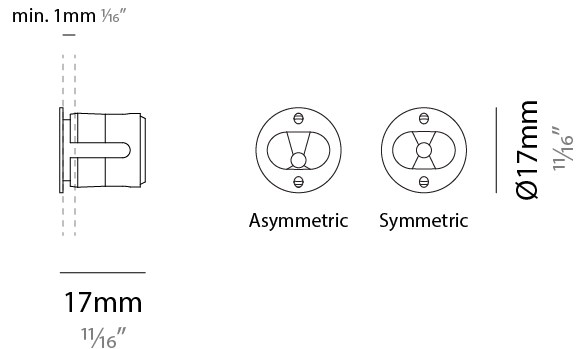

GENERAL

Series: Eyes Handrail
Subseries: Eyes 17 for Handrail
Brand: Unonovesette
Division: Exterior
Mounting Type: Recessed
Mounting Location: Handrail
Subcategory: Marker

PHYSICAL

Shape: Round
Diameter (mm): 17
Diameter (in): 11/16
Depth (mm): 17
Depth (in): 11/16
Light Distribution: Direct
Weight (kg): 0.13
Installation Requirement: Fixing springs
Diffuser: Extra clear glass 4mm
Fixture Finish: PSS
Fixture Material: Stainless Steel AISI 316L
Cable Details: 200 cm 2x0,5 mm2
Cut-out Measurements: 15mm / 9/16"

ELECTRICAL

Lamp Type: LED
Input Wattage (W): 2.33
Total Output Wattage (W): 1.05
Dimming: Non-Dimming / Phase Dimming (120Vac only) / 0-10V Dimming
Driver Included: No
Driver Location: Remote
Driver Type: Constant Current - Universal
Driver Class: Class 2
Housing: ENCP4
Input Voltage (V): 120 - 277
Output Voltage (V): 24
Constant Current (MA): 350

LED

Number of LEDs: 1
Color Temperature (°K): 2700 / 3000
Max. Delivered Lumen (lm): 124 (3000K)
Nominal Lumen (lm): 150 (3000K)
CRI: >90 CRI
Lamp Life (hrs): 50000

OPTICAL

Reflector: [Assymetric / Symetric](#)

RATINGS AND CERTIFICATIONS

Certified By: Certified for North American Standards
IP rating: IP67
Marine Grade: Stainless Steel AISI 316L